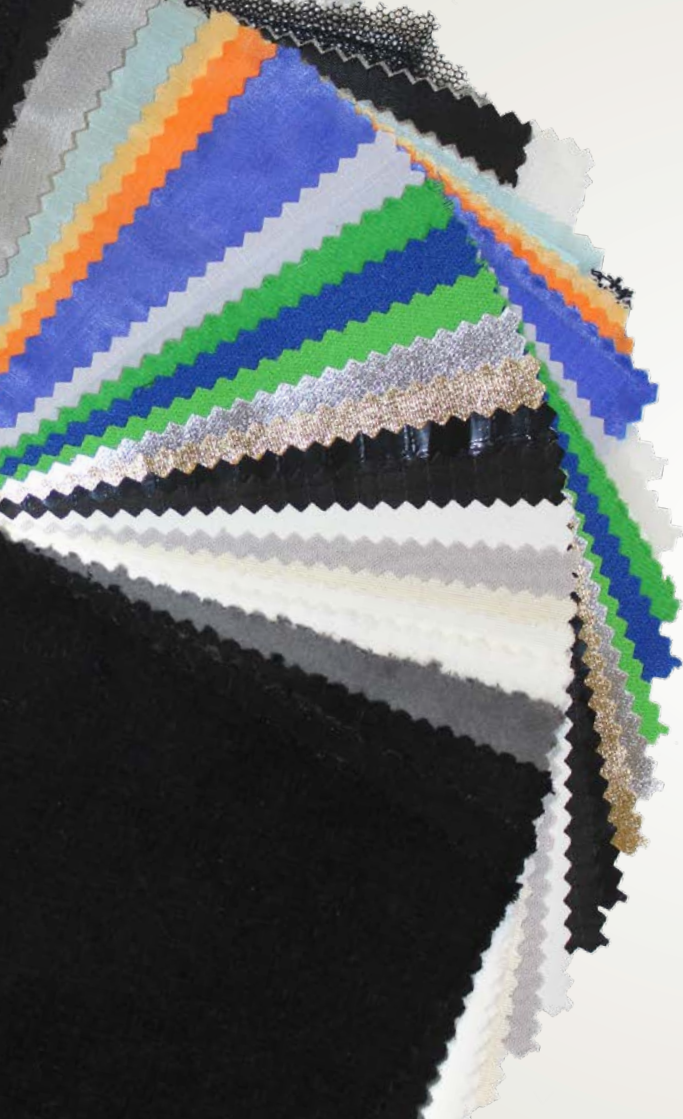

Roscotex

Rosco bietet eine umfassende Auswahl an hochwertigen Butterflies, Flags, Floppies sowie Egg Crates für Film- und TV-Produktionen. Alle Roscotex Produkte werden in Spanien gefertigt, bestehen aus bewährten und hochwertigen Materialien und erlauben effektive Lichtregulierungen wie Diffusion, Reflexion oder auch Veränderung der Lichtintensität und Farbtemperatur.

Die Produkte sind in zahlreichen Standardgrößen direkt bei Lightpower verfügbar, Sonderanfertigungen in unterschiedlichen Größen und Materialien können kurzfristig produziert werden.

Überzeugen Sie sich selbst vom umfassenden Portfolio und von der Qualität der Roscotex Produkte. Fordern Sie noch heute ein unverbindliches Angebot an, vereinbaren Sie einen Bemusterungstermin und bestellen Sie ein kostenfreies Musterbuch!

+49 5251 1432-20
sales@lightpower.de